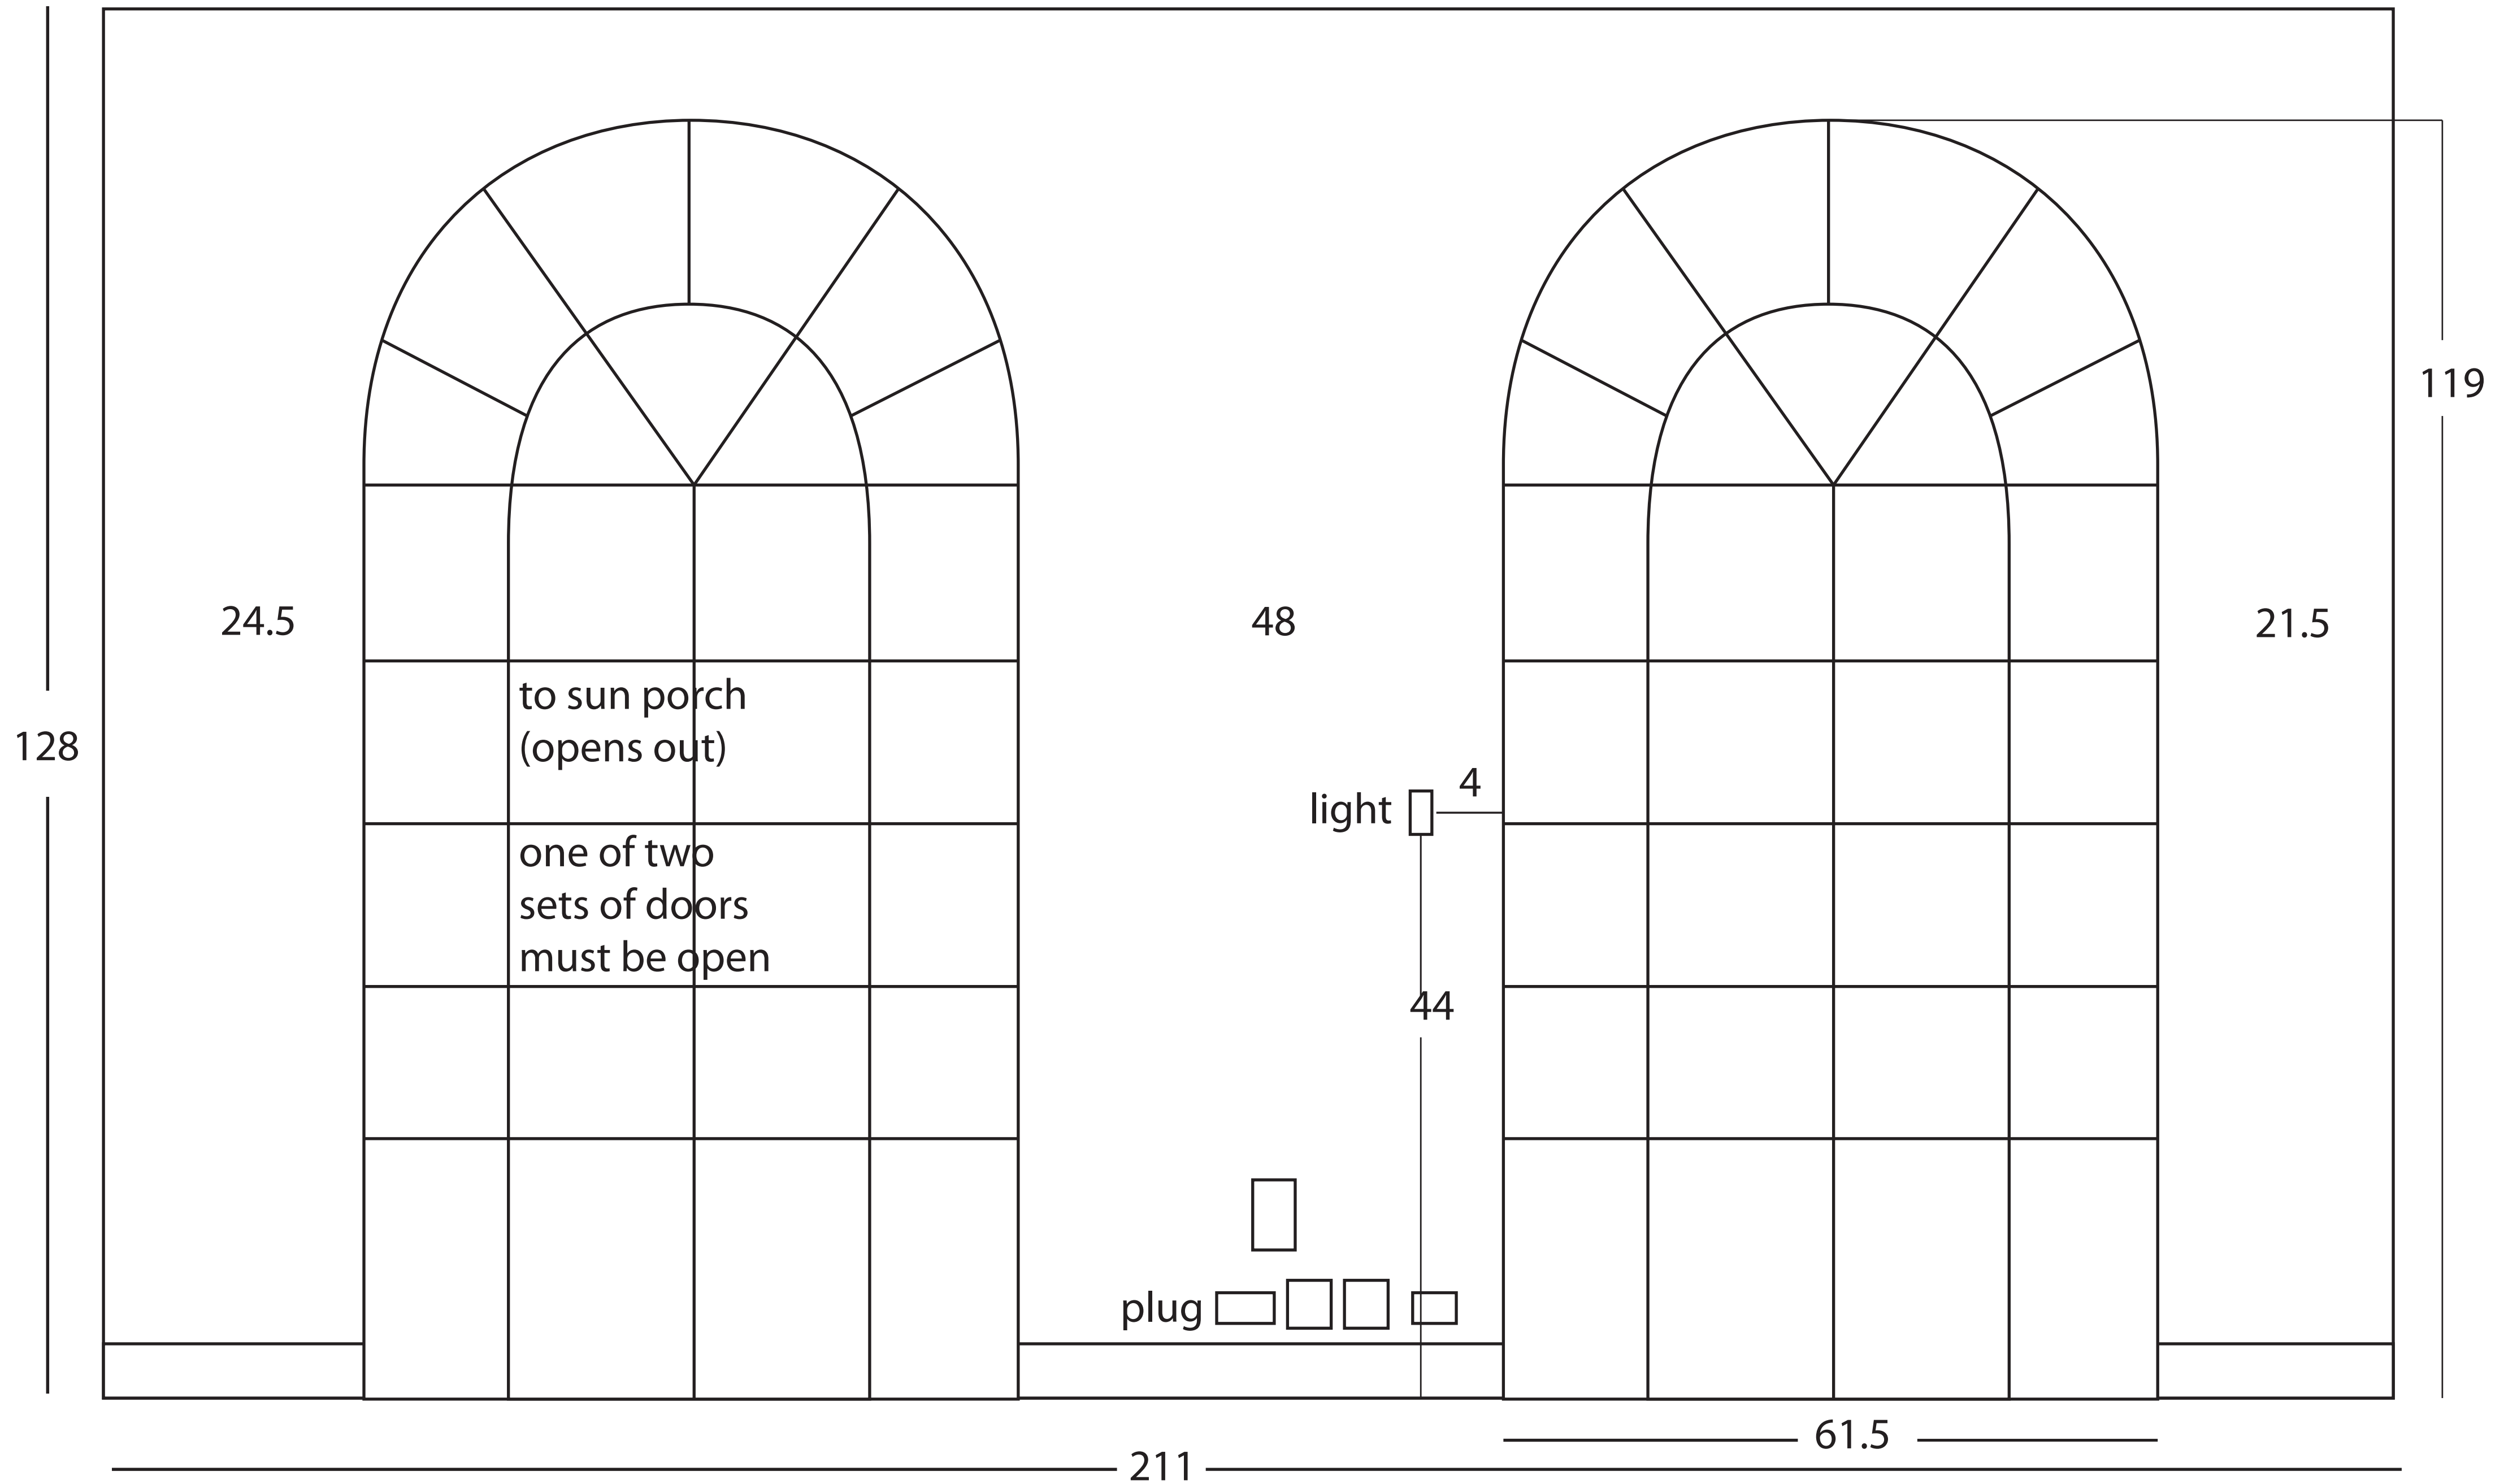

# Wave Hill Sunporch Plan and Elevations

Plan and elevation are in correct proportion  
All measurements in inches

N

E

S

W

# Wave Hill Sunroom Plan and Elevations

All windows are the same size  
Plan and elevation are in correct proportion  
All measurements in inches

E

S

W

N