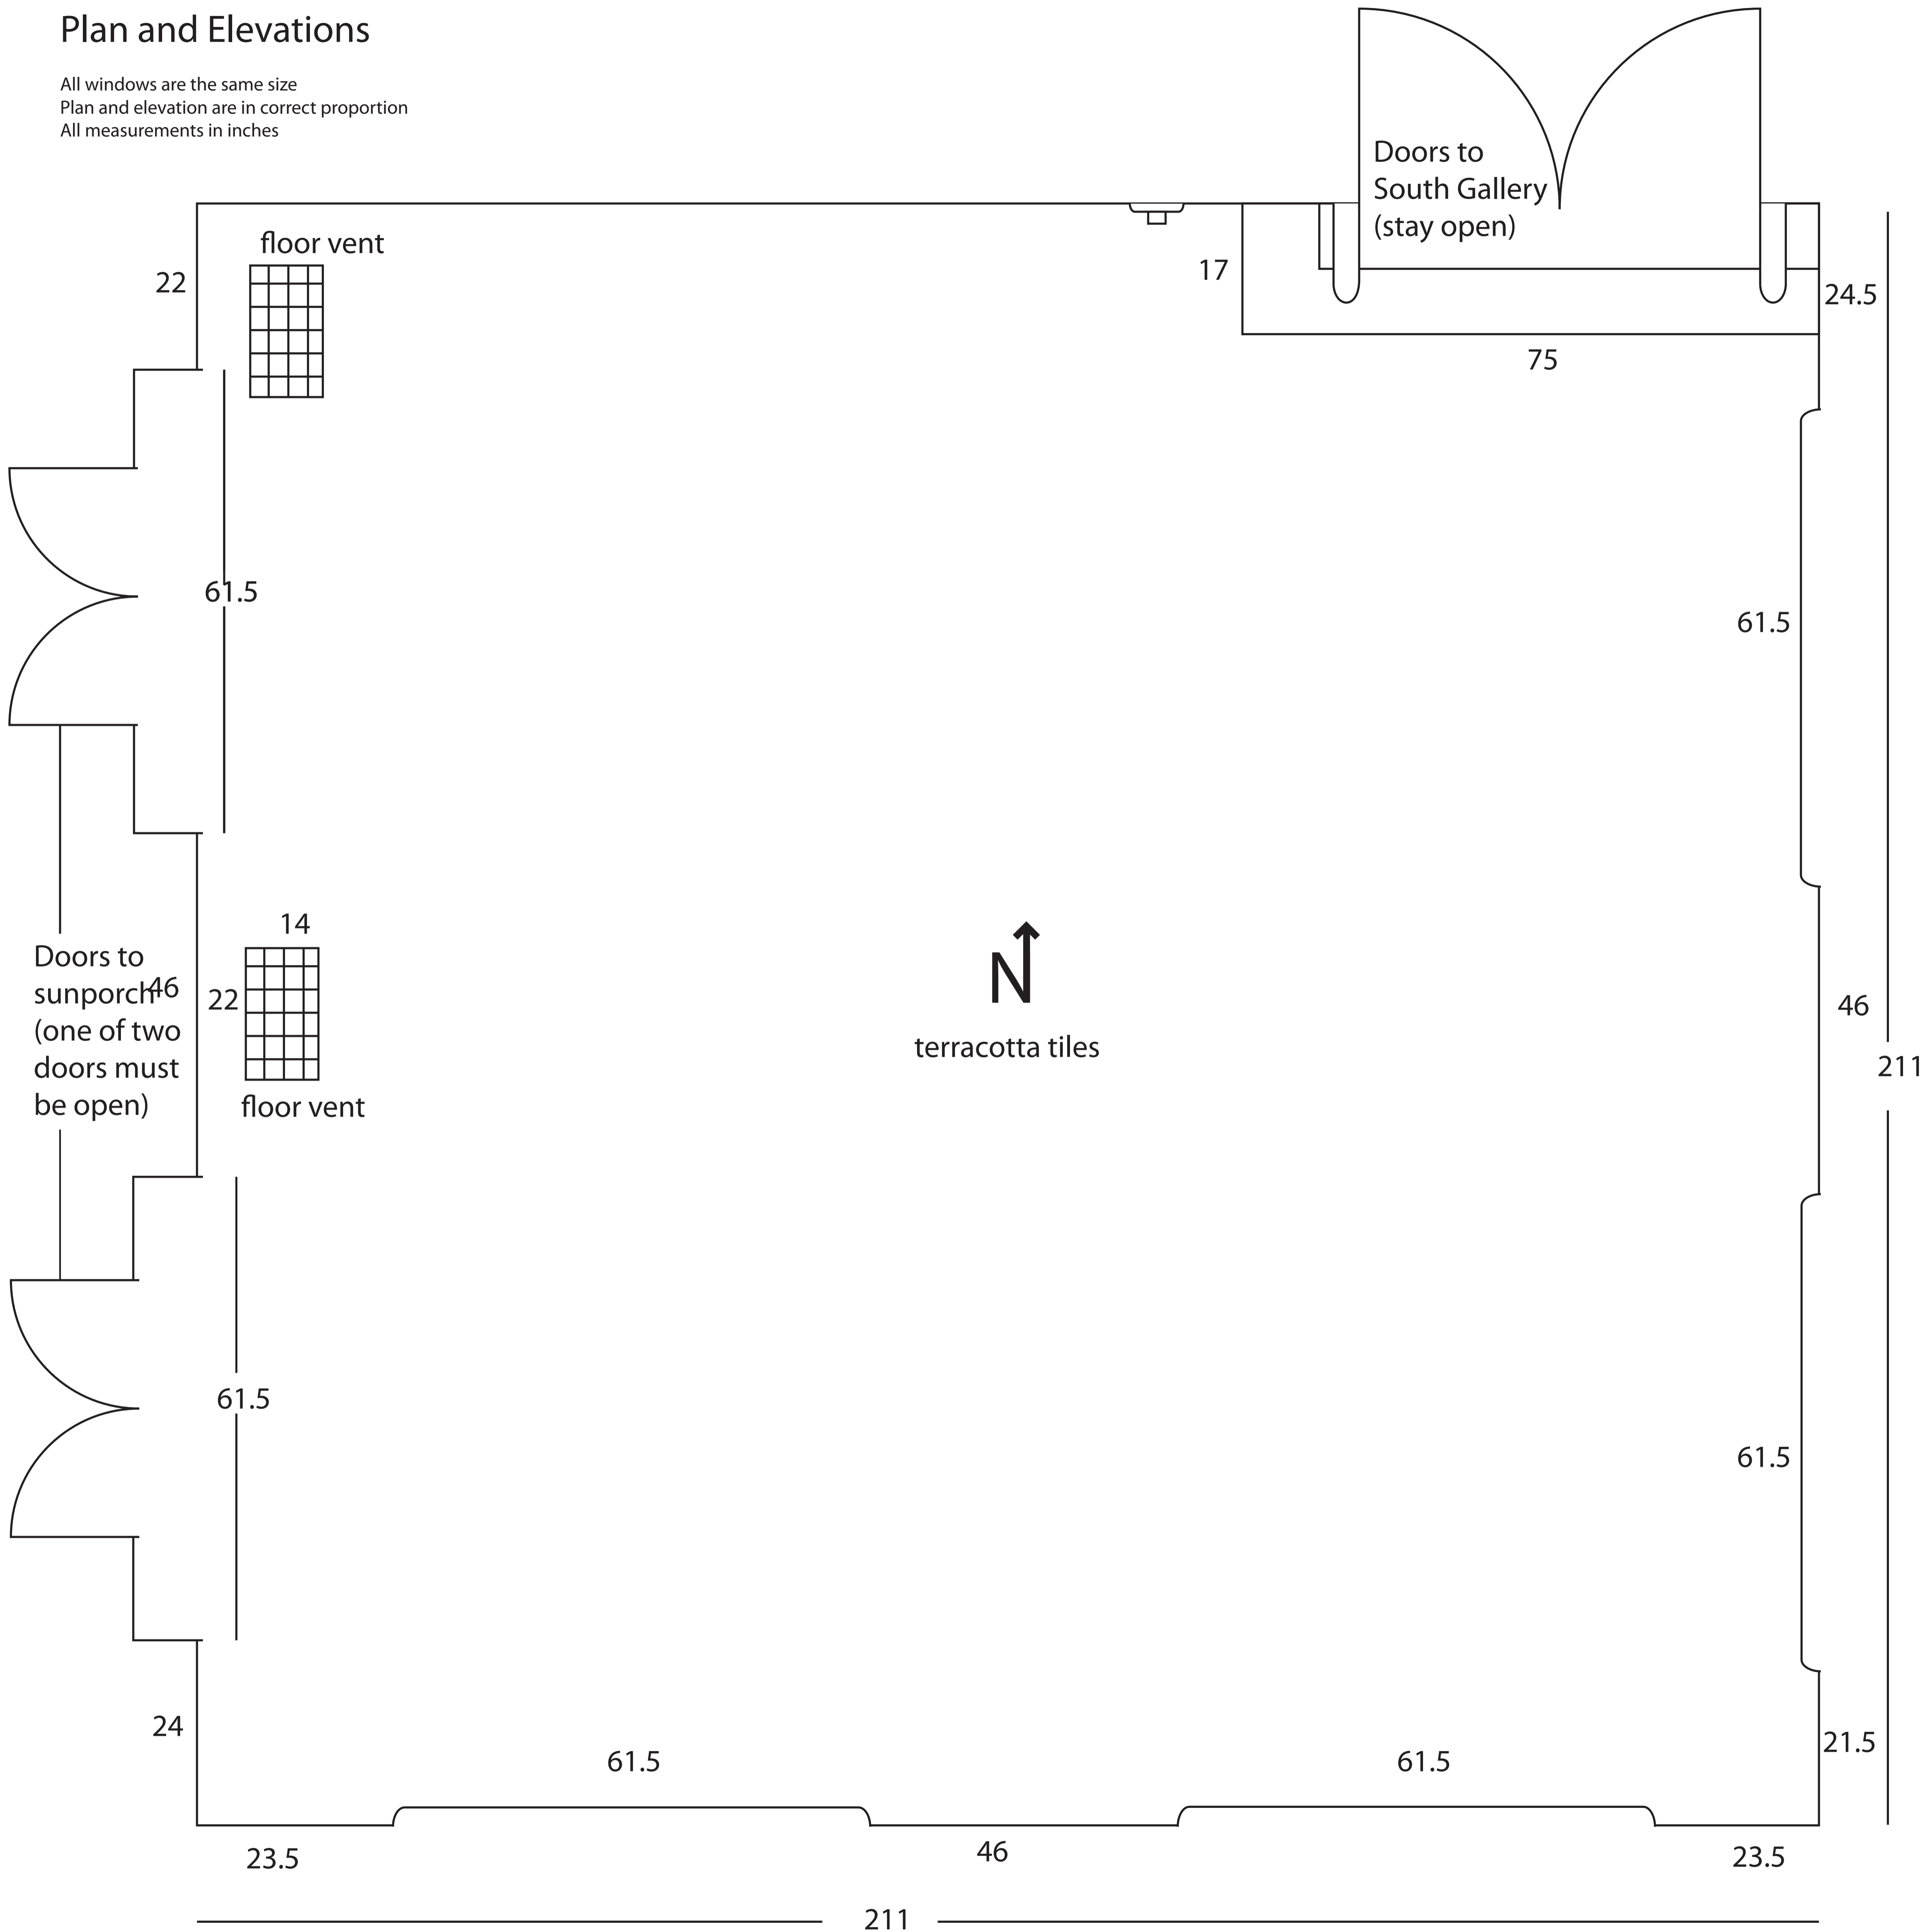

# Wave Hill Sunporch Plan and Elevations

Plan and elevation are in correct proportion  
All measurements in inches

N

E

S

W

# Wave Hill Sunroom Plan and Elevations

All windows are the same size  
Plan and elevation are in correct proportion  
All measurements in inches

E

S

W

N