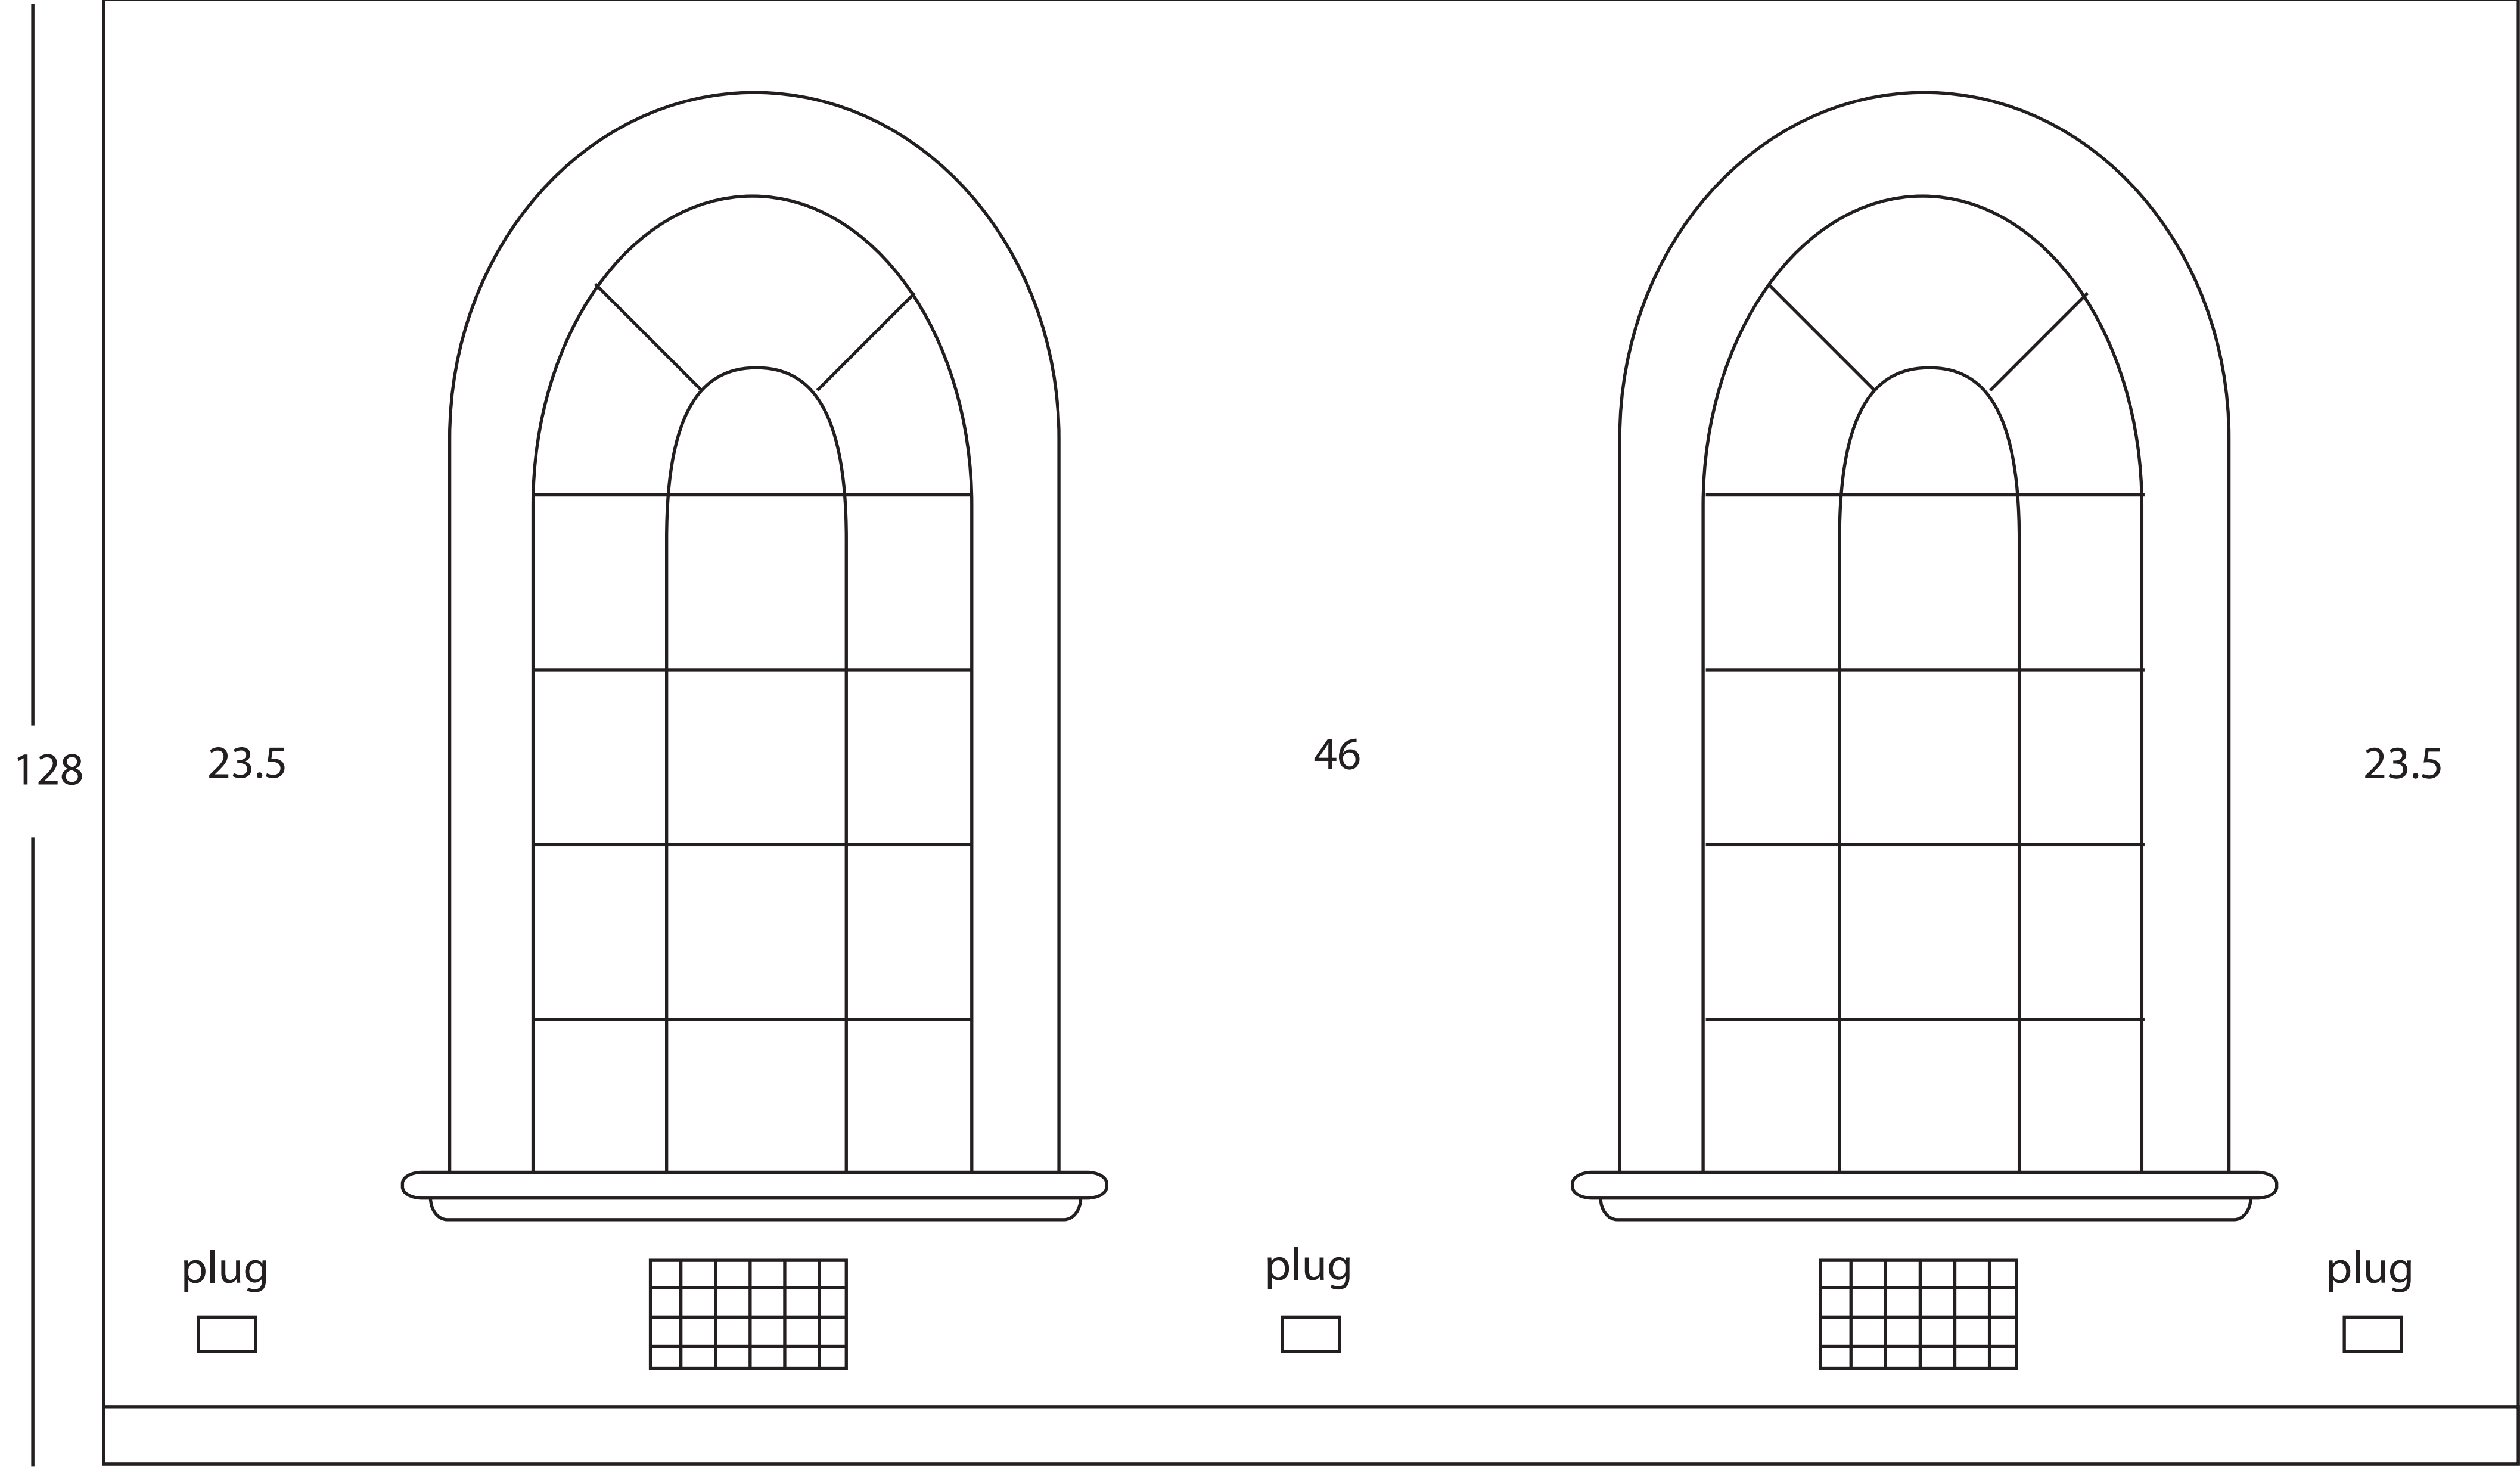

# Wave Hill Sunporch Plan and Elevations

Plan and elevation are in correct proportion  
All measurements in inches

N

E

S

W

# Wave Hill Sunroom Plan and Elevations

All windows are the same size  
Plan and elevation are in correct proportion  
All measurements in inches

E

S

W

N