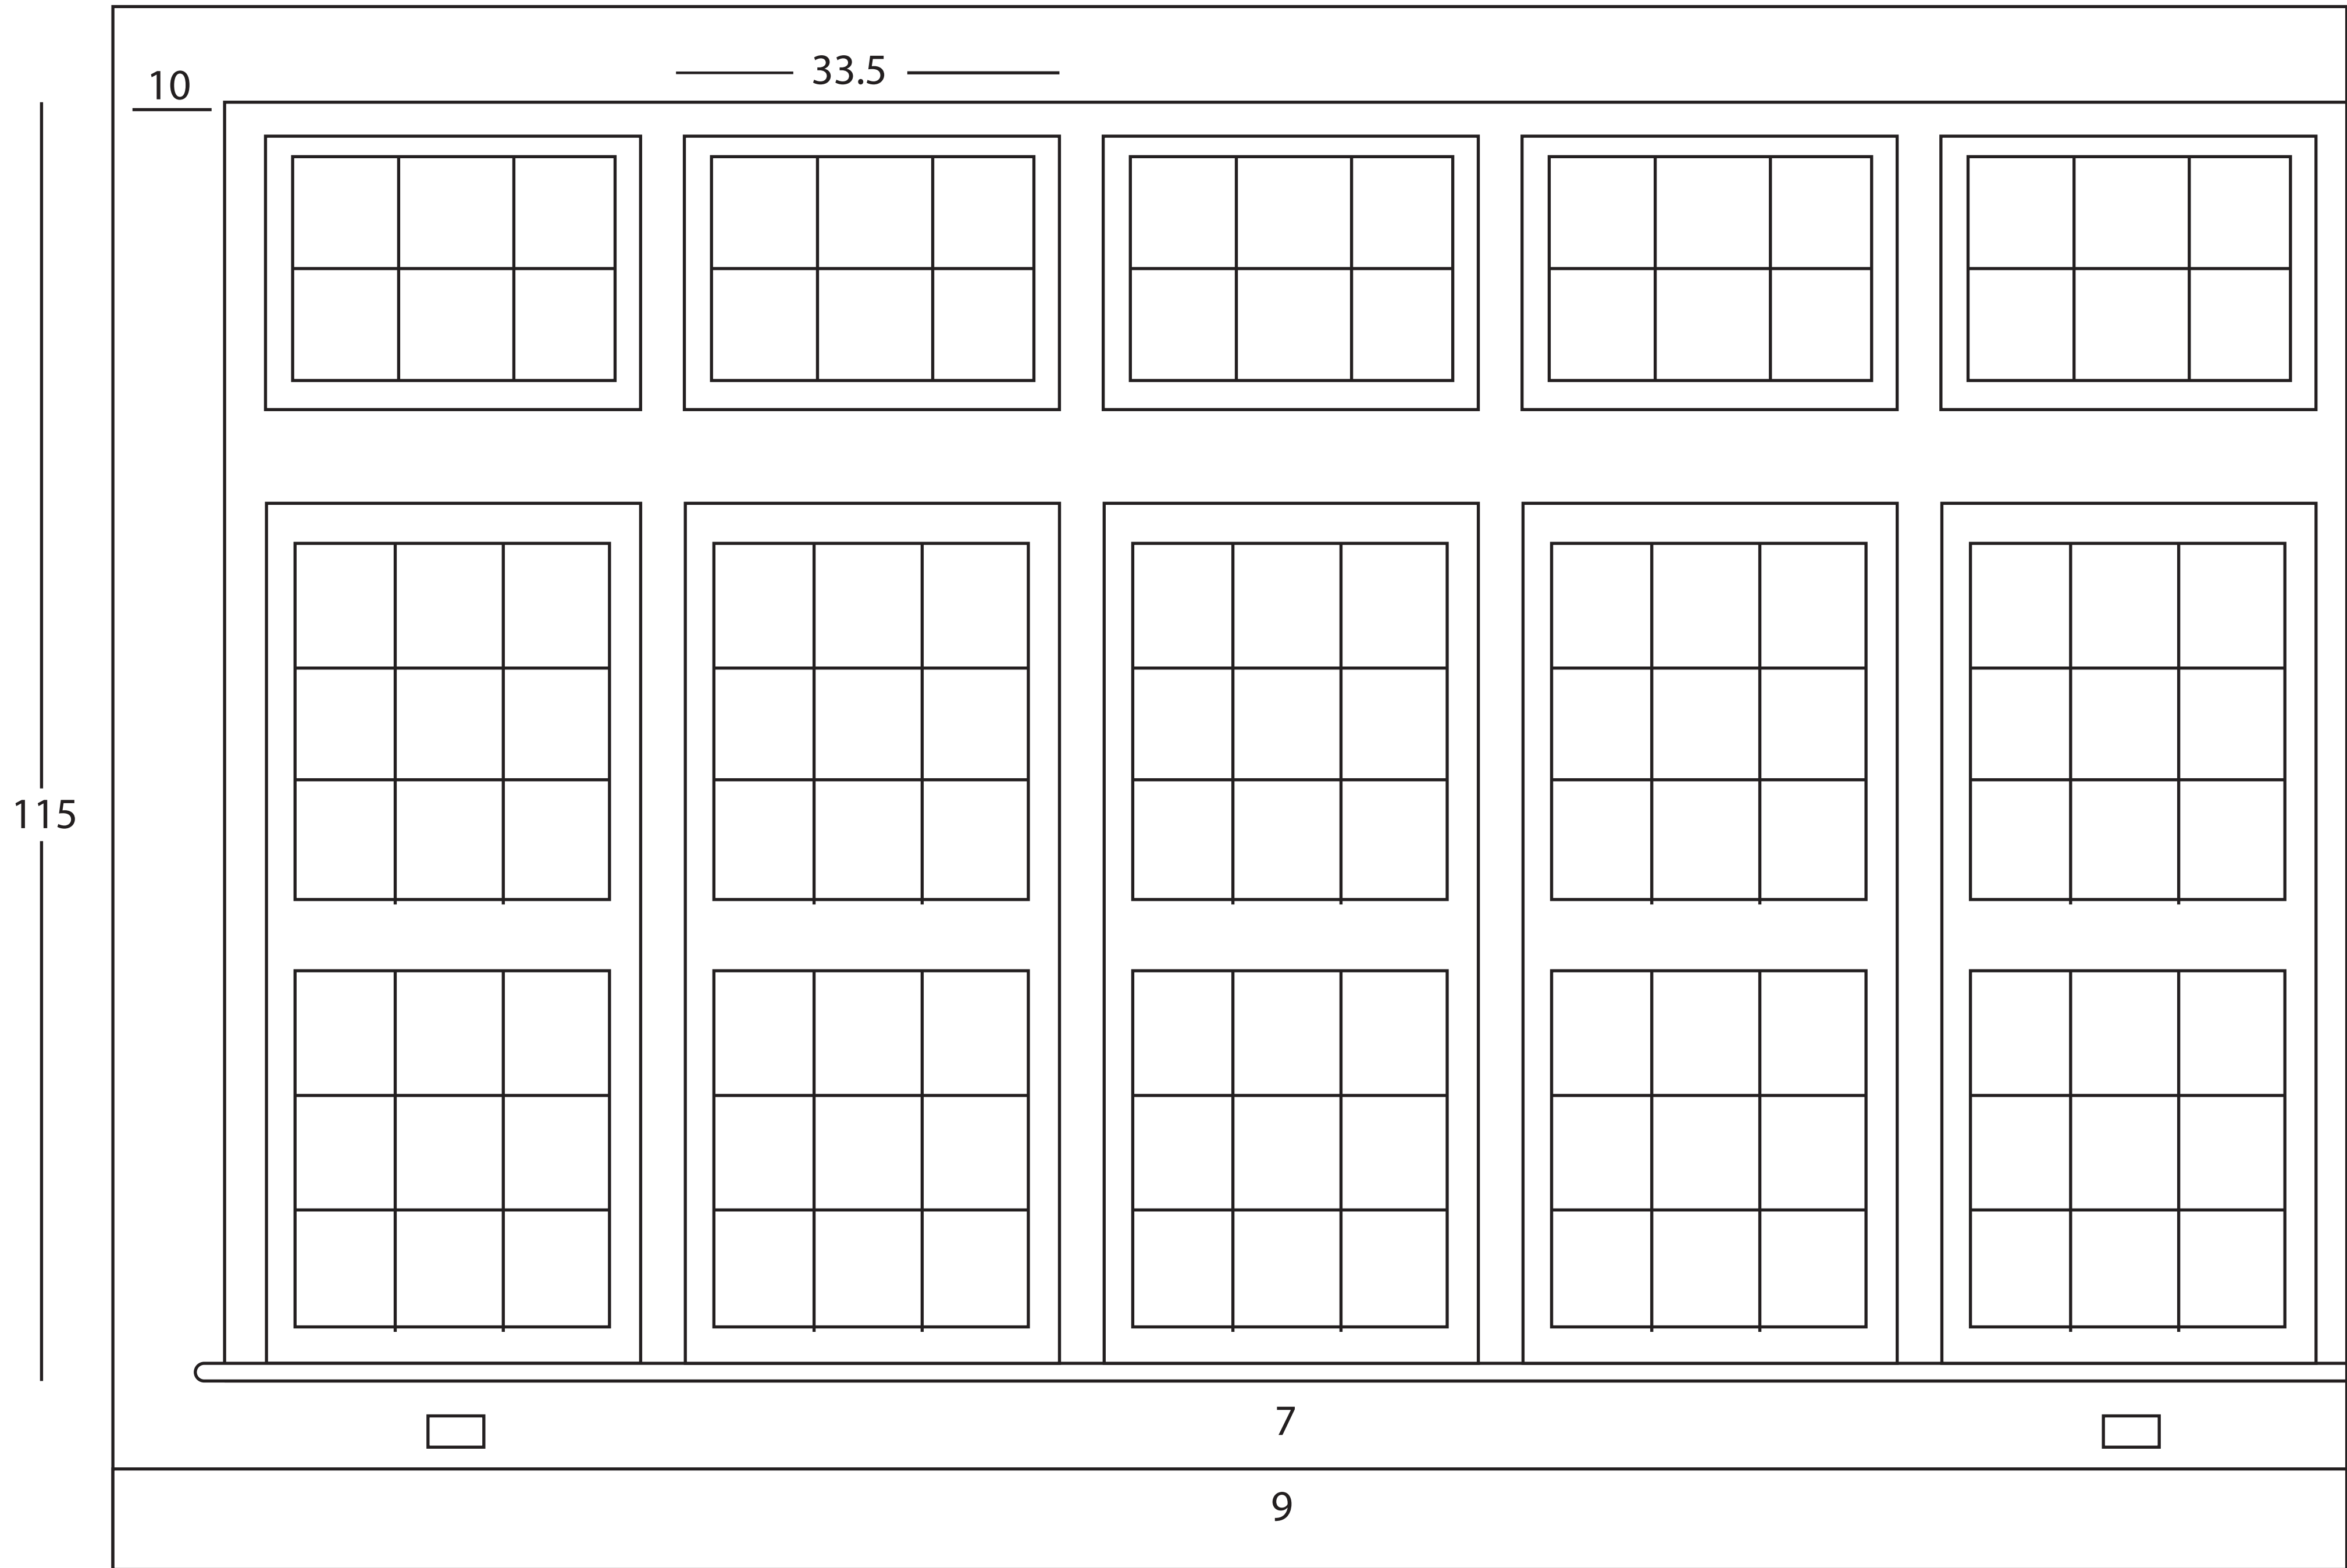

# Wave Hill Sunporch Plan and Elevations

Plan and elevation are in correct proportion  
All measurements in inches

N

E

S

W

# Wave Hill Sunroom Plan and Elevations

All windows are the same size  
Plan and elevation are in correct proportion  
All measurements in inches

E

S

W

N