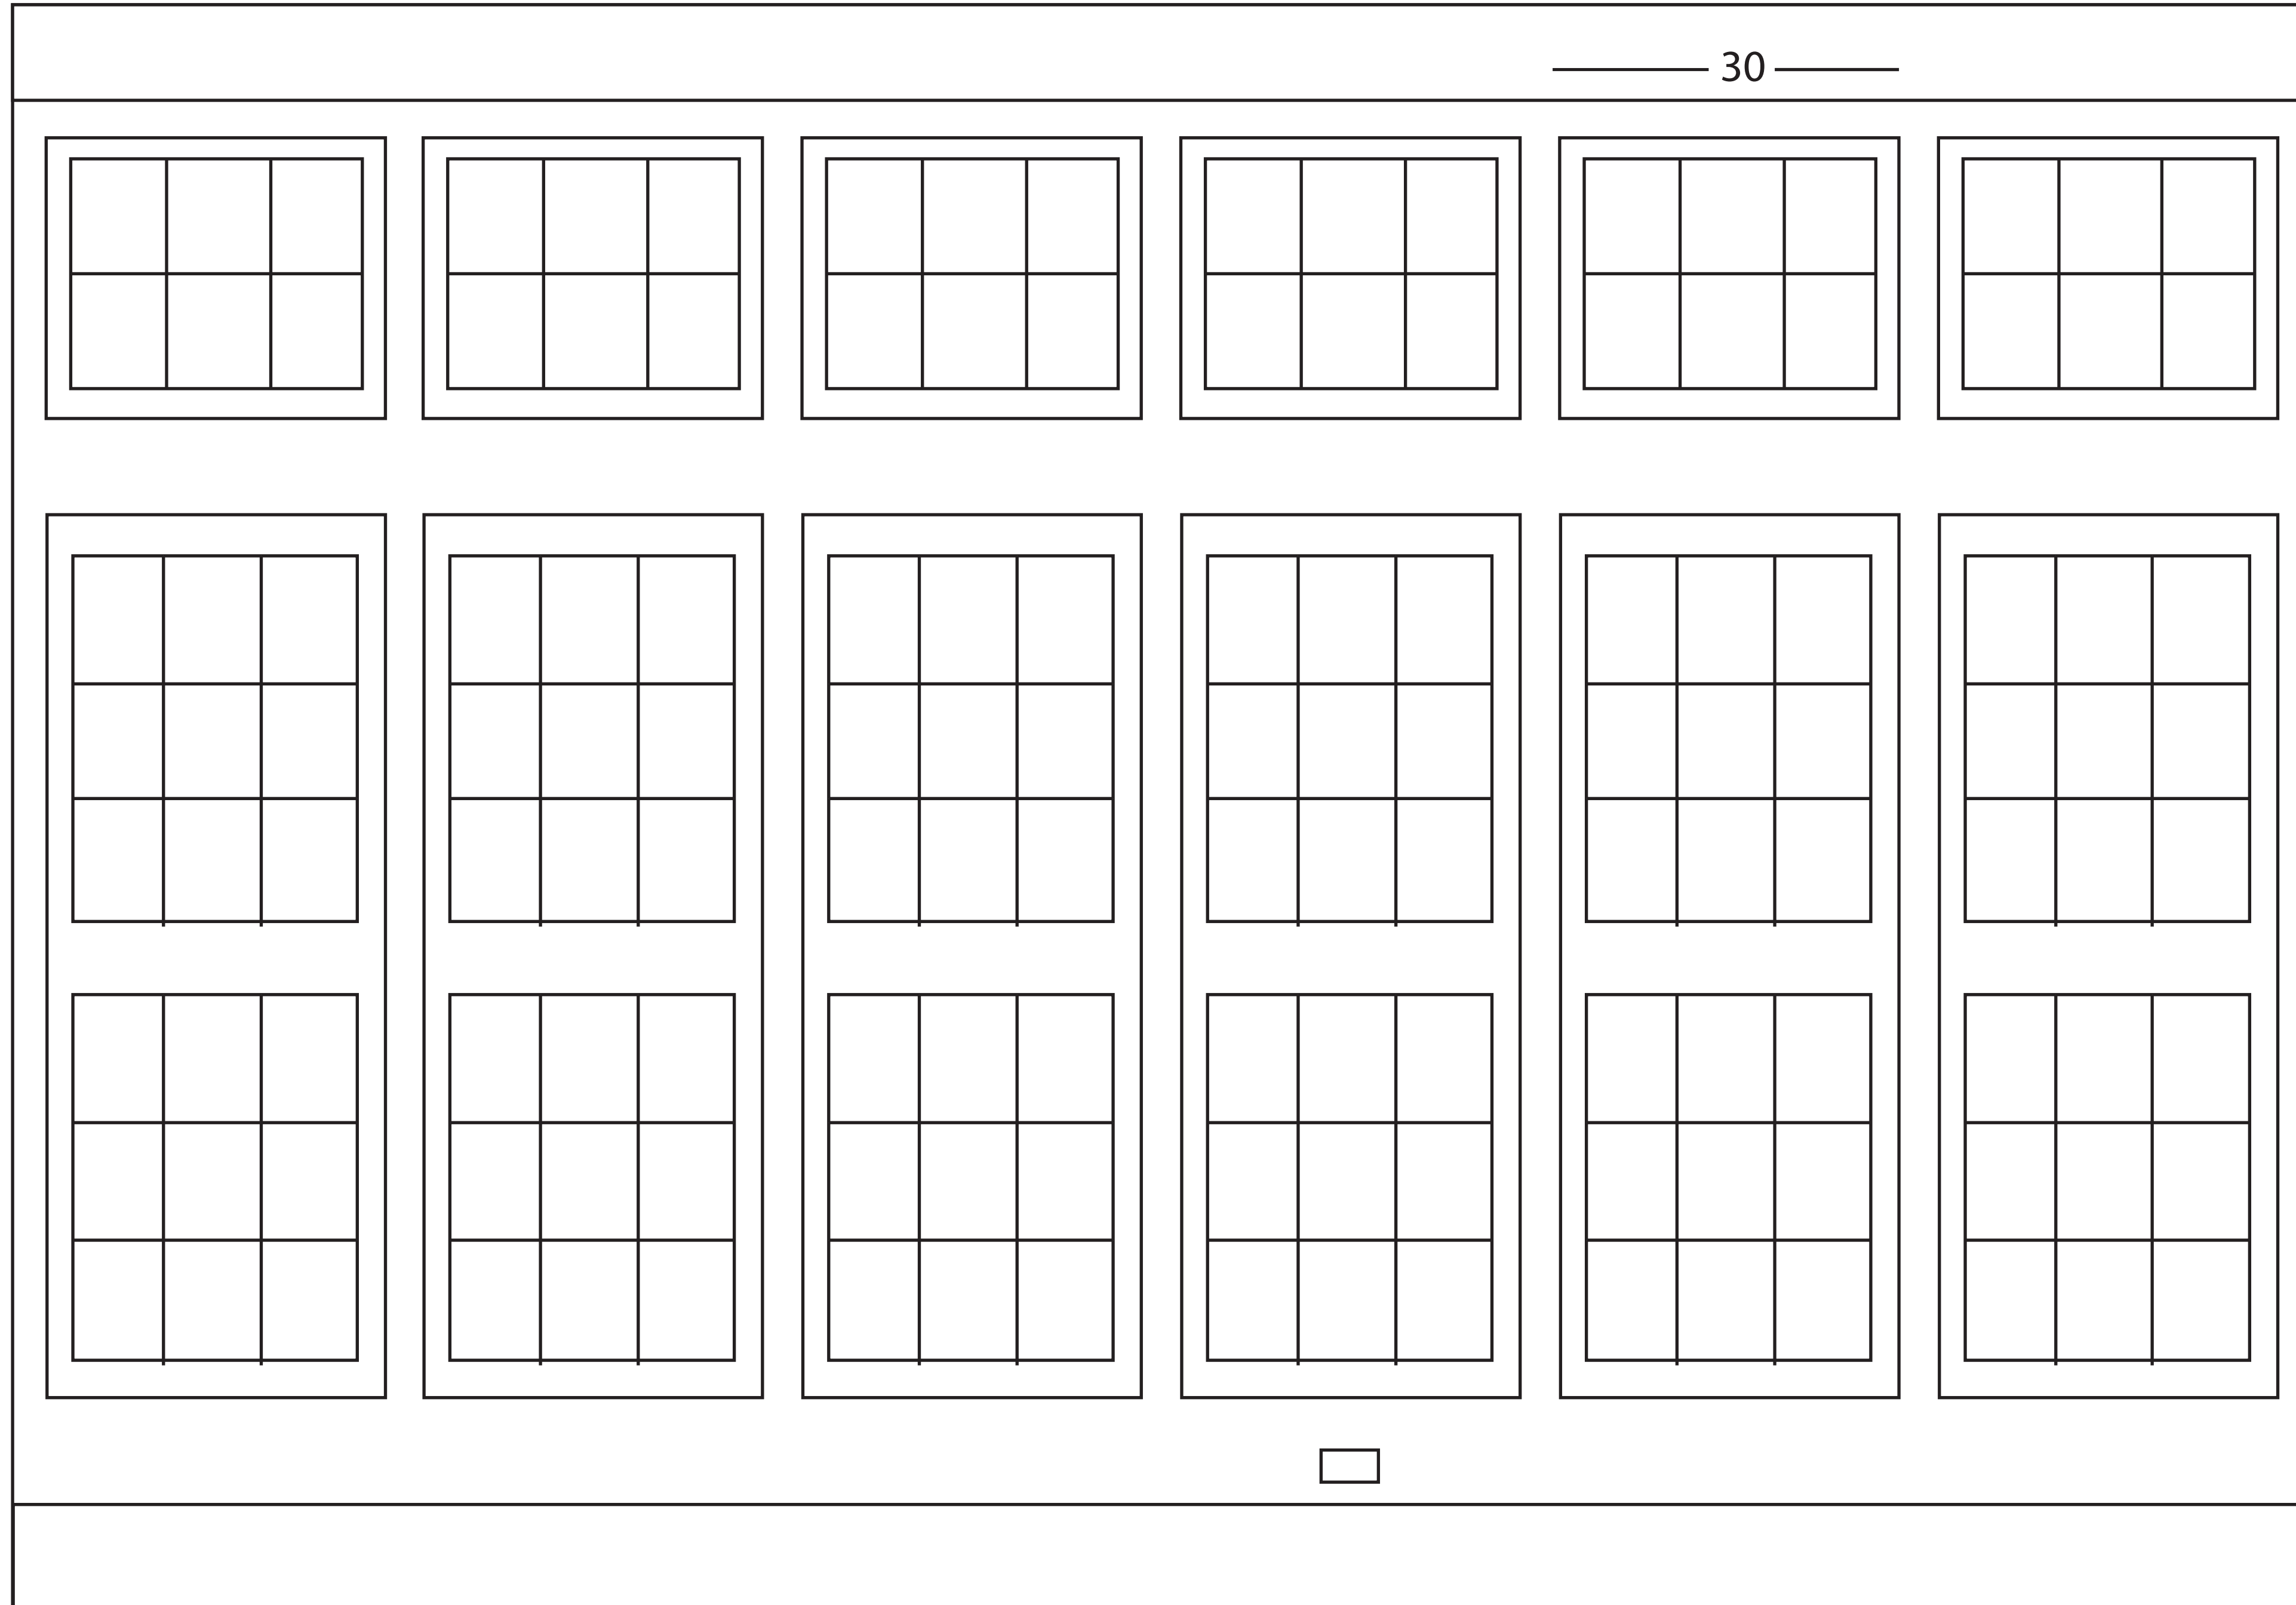

# Wave Hill Sunporch Plan and Elevations

Plan and elevation are in correct proportion  
All measurements in inches

N

E

S

W

# Wave Hill Sunroom Plan and Elevations

All windows are the same size  
Plan and elevation are in correct proportion  
All measurements in inches

E

S

W

N