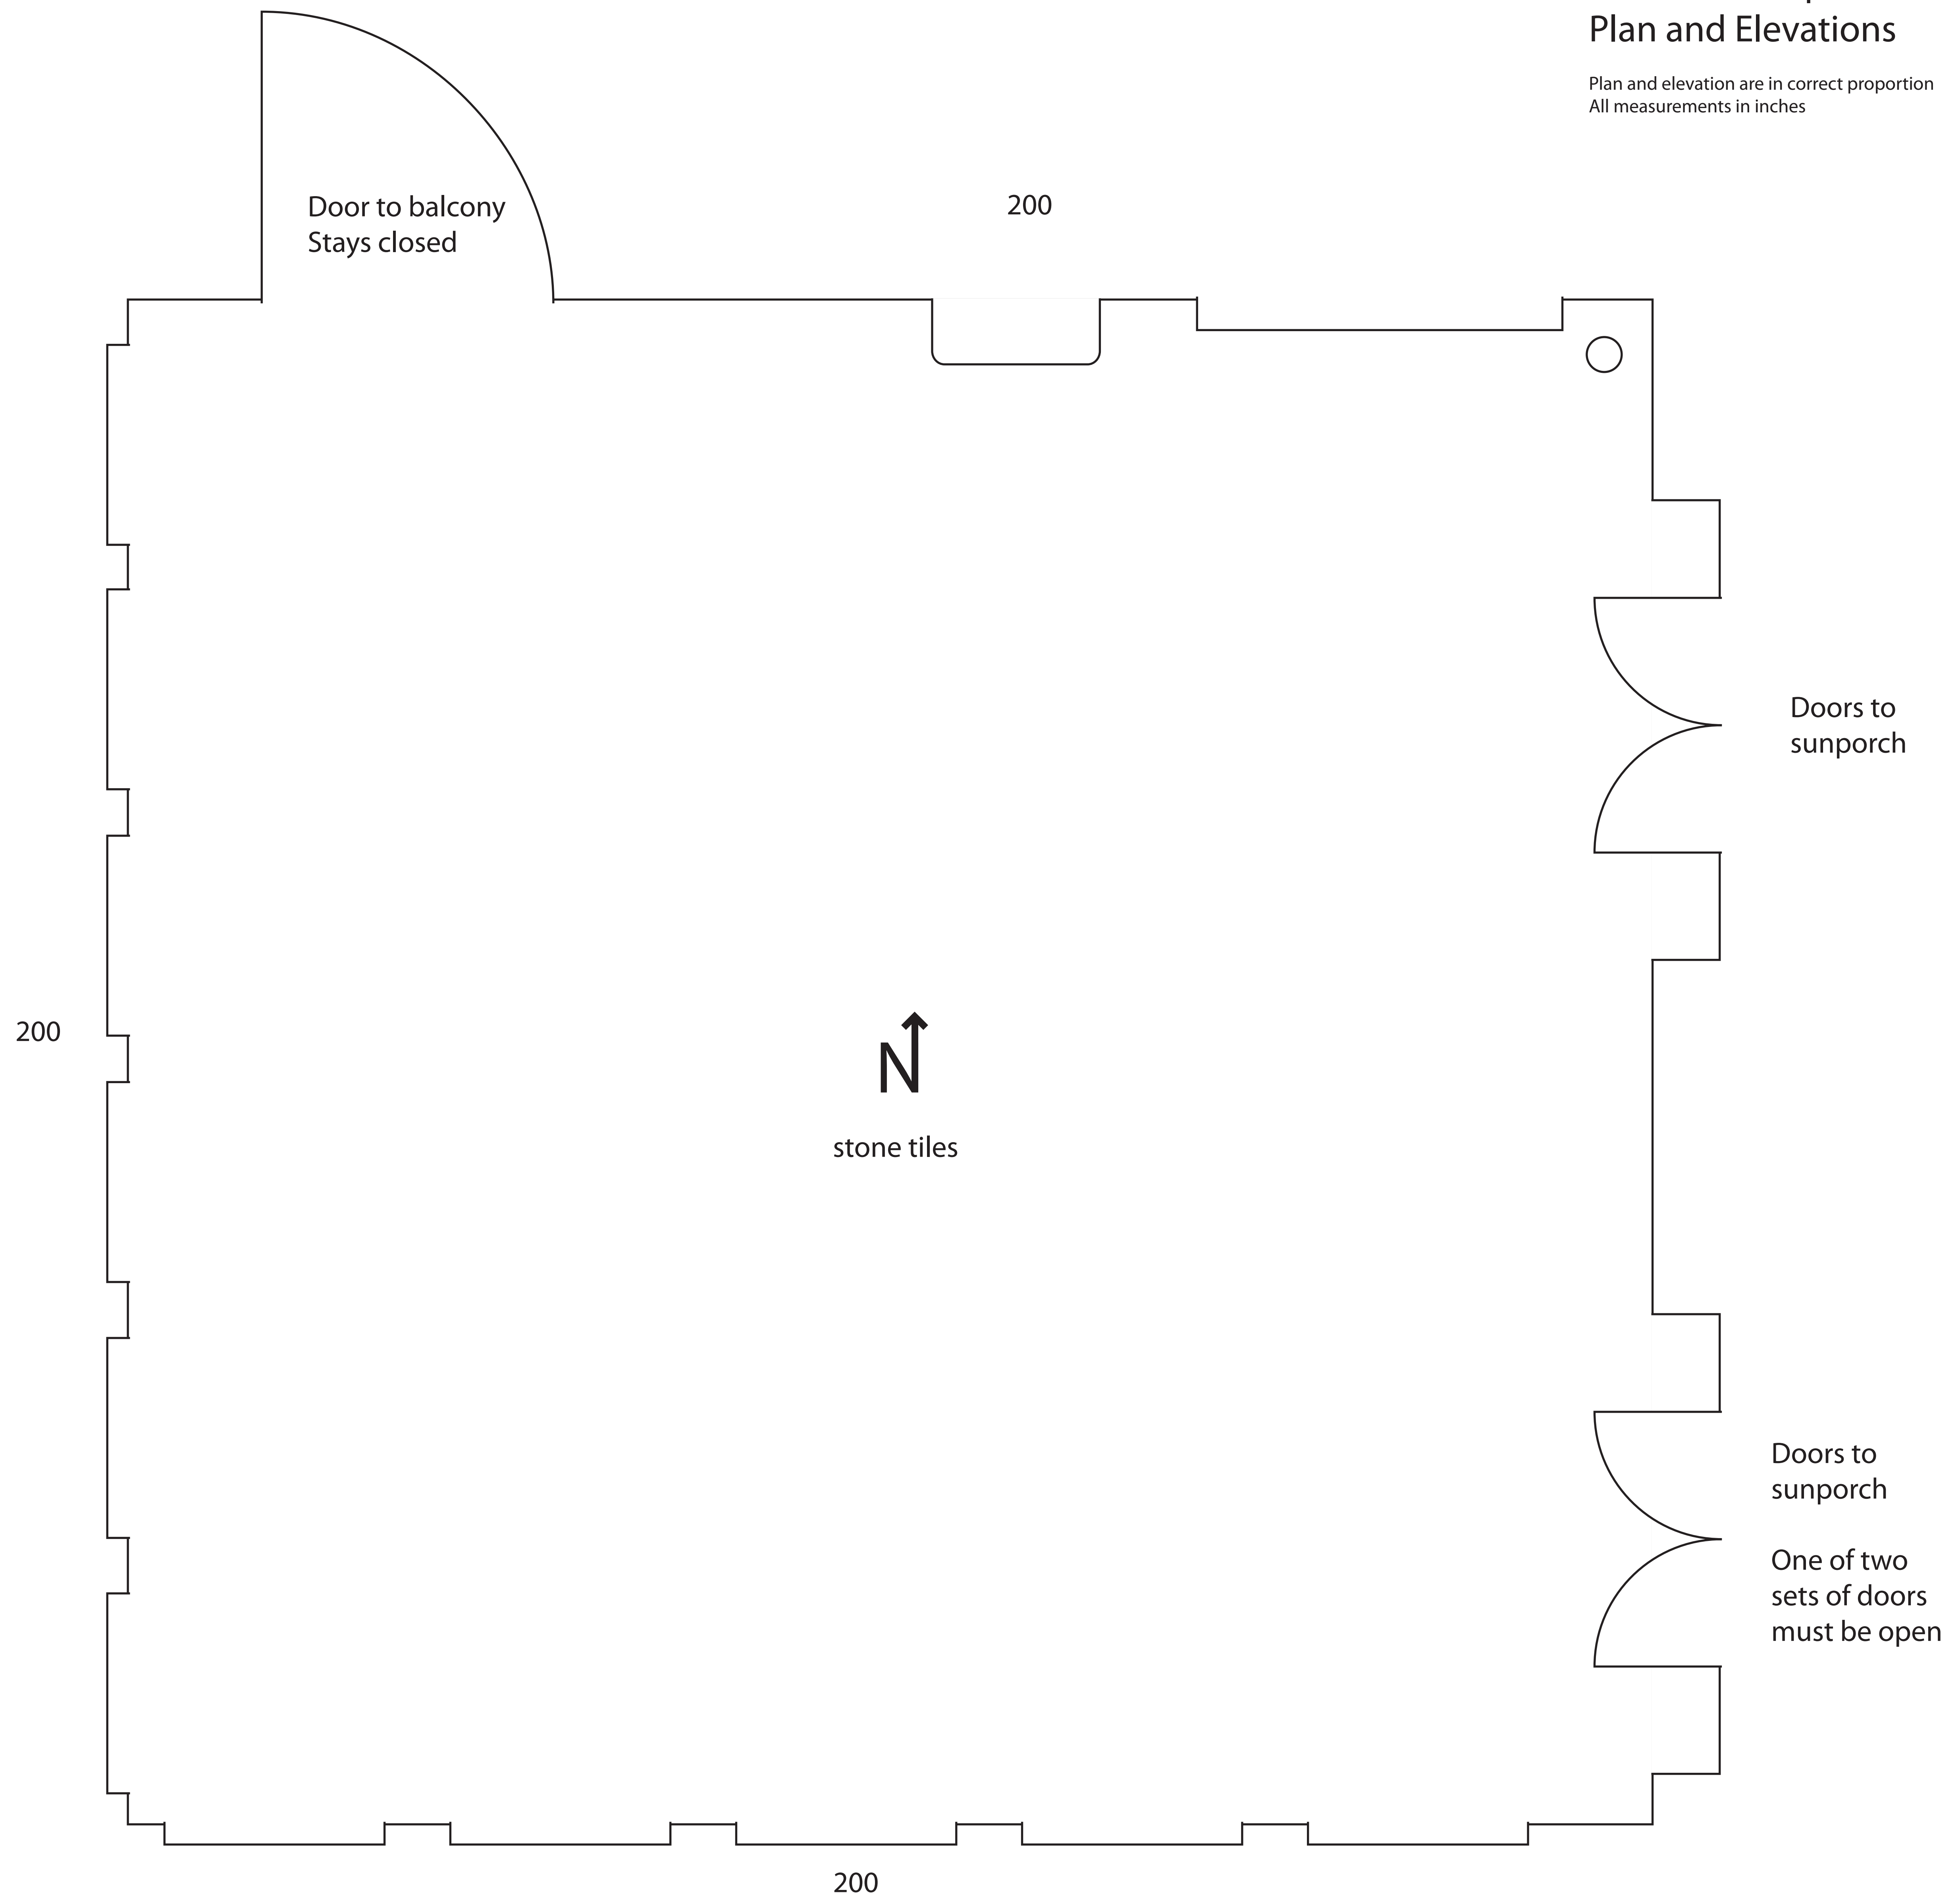

# Wave Hill Sunporch Plan and Elevations

Plan and elevation are in correct proportion  
All measurements in inches

N

E

S

W

# Wave Hill Sunroom Plan and Elevations

All windows are the same size  
Plan and elevation are in correct proportion  
All measurements in inches

E

S

W

N